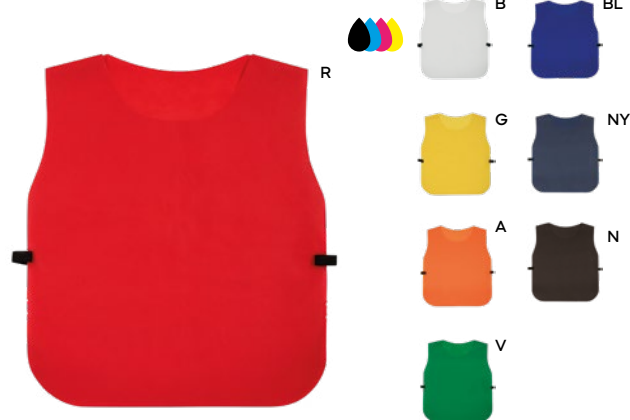

Team K18509

€ 2,33

SS-SFT

CASACCA IN POLIESTERE
con elastico laterale.

200/50 68x54 cm. ca.

poliestere 190T

Goal K18522

€ 1,28

SSTM-SFTB

CASACCA IN TNT
con elastico laterale.

200/25 65x55 cm. circa

TNT (80 gr/m²)

Stof K18500

€ 3,79

SSC1-SFC

GILET ALTA VISIBILITÀ
in poliestere 100% con bande riflettenti,
omologato EN20471.

50/25 taglia unica XXL

poliestere 100%

140 gr.